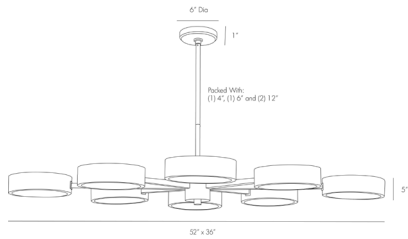

ARTERIOS

LINUS STARBURST CHANDELIER

89097

H: 7 IN, W: 52 IN, D: 36 IN

Black Nickel, Pale Brass, Frosted Glass

Contract Suitable As Is

Minimalist, modern and oh so cool. The eight-light Linus Chandelier's muted pale brass finish is perfectly complemented by its polished black nickel details. The tempered, frosted glass diffusers serve dual functions; creating softer light below and shining additional light to the chandelier's frame, spotlighting its bold finish. Additional pipe available (PIPE-182). Also in heritage brass finish (89117) and a linear style (89443).

APPEARANCE

Material	Glass, Steel
Finish	Black Nickel, Frosted
Top Coat/Sealant	true

DIMENSIONS

Chandelier	H: 5 IN, W: 52 IN, D: 36 IN
Minimum Hanging Height	7 IN
Maximum Hanging Height	41 IN
Canopy	H: 1 IN, Dia: 6.00 IN

WIRING

Rating	Damp
Cord	10 FT, Clear/Silver, SVT
Socket	8, Type B=-E12 Other
Maximum Watt	60
Voltage	110-120 V

CERTIFICATIONS

Cerifications	Mexico Australia, EU, United Kingdom, Middle East, United States, Canada
---------------	---

COMPLIANCY

UL/ETL	Yes
CB	Yes
RoHS	true

SHIPPING

Product Weight	16 LBS
Gross Weight 1	29.45 LBS
Shipping Box 1	H: 8 IN, L: 50 IN, W: 37 IN

REPLACEMENT PARTS

Replacement Part 1	PIPE-225
Replacement Part 2	CANOPY-266